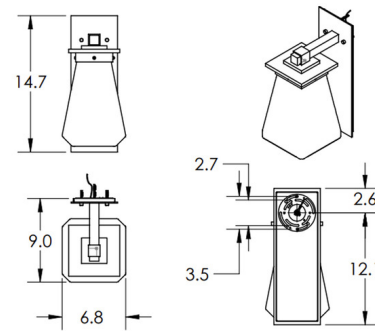

### Specifications

COLOR . . . . . Clear Hammered  
BODY FINISH . . . . . Statuary Bronze  
WATTAGE . . . . . 75W  
DIMMER . . . . . Standard 120V  
DIMENSIONS . . . . . 6.8"W x 14.7"H x 9"D  
BULB NOT INCLUDED . . . . . 1 x A19/Medium (E26)/75W/120V Incandescent  
OTHER BULB OPTIONS . . . . . 1 x A19/Medium (E26)/120V LED

### Technical Information

PRODUCT DIMENSIONS . . . . . Backplate: 5" x 14.7" Squarexxx

CLICK TO VIEW PRODUCT

Notes: