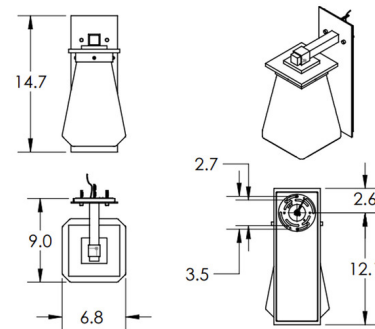

### Specifications

COLOR . . . . . Clear Hammered  
BODY FINISH . . . . . Statuary Bronze  
WATTAGE . . . . . 75W  
DIMMER . . . . . Standard 120V  
DIMENSIONS . . . . . 6.8"W x 14.7"H x 9"D  
BULB NOT INCLUDED . . . . . 1 x A19/Medium (E26)/75W/120V Incandescent  
OTHER BULB OPTIONS . . . . . 1 x A19/Medium (E26)/120V LED

### Technical Information

PRODUCT DIMENSIONS . . . . . Backplate: 5" x 14.7" Squarexxx

CLICK TO VIEW PRODUCT

Notes: