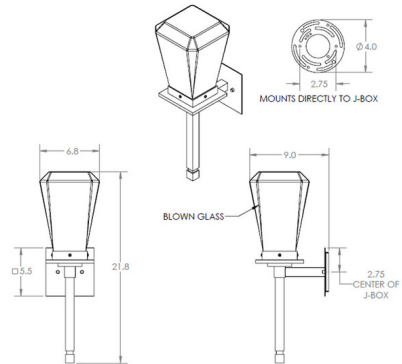

## Beacon Torch Outdoor Wall Sconce By Hammerton Studio

### Description

The Beacon Torch Outdoor Wall Sconce brings the timeless look of old world lanterns to your exterior space, with its clean simple silhouette. Features a super durable AAMA 2604 rated finishes. Available with Incandescent or Integrated LED lamping options.

### Specifications

COLOR	Clear Hammered
BODY FINISH	Argento Grey
WATTAGE	75W
DIMMER	Standard 120V
DIMENSIONS	6.9"W x 21.8"H x 9.1"D
BULB NOT INCLUDED	1 x A19/Medium (E26)/75W/120V Incandescent
OTHER BULB OPTIONS	1 x A19/Medium (E26)/120V LED