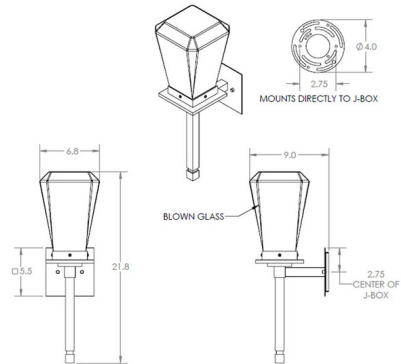

Lightology

lightology.com
866-954-4489
04-25-26

Project: _____
 Company: _____
 Location: _____ Fixture Type: _____
 SPEC #: **HMR970401**
 Approved On: _____ Approved By: _____

Beacon Torch Outdoor Wall Sconce By Hammerton Studio

Description

The Beacon Torch Outdoor Wall Sconce brings the timeless look of old world lanterns to your exterior space, with its clean simple silhouette. Features a super durable AAMA 2604 rated finishes. Available with Incandescent or Integrated LED lamping options.

Shown in argento grey / clear hammered

Specifications

COLOR	Clear Hammered
BODY FINISH	Argento Grey
WATTAGE	75W
DIMMER	Standard 120V
DIMENSIONS	6.9"W x 21.8"H x 9.1"D
BULB NOT INCLUDED	1 x A19/Medium (E26)/75W/120V Incandescent
OTHER BULB OPTIONS	1 x A19/Medium (E26)/120V LED