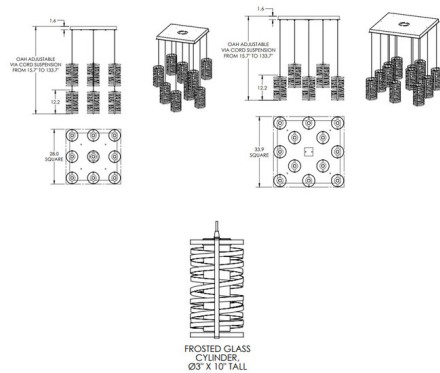

Lightology

lightology.com
866-954-4489
07-10-26

Project: _____

Company: _____

Location: _____ Fixture Type: _____

SPEC #: **HMR970690**

Approved On: _____ Approved By: _____

Tempest Square Multi Light Pendant By Hammerton Studio

Description

The Tempest Square Multi Light Pendant brings a sophisticated asymmetrical design to your space. The heavy steel frame sparks light across the room when lit. Available with an inner Frosted glass shade or No Glass, to suit your taste. Finished in Flat Bronze, Gilded Brass, Metallic Beige Silver, or Matte Black and available in 9 and 12 light options. Canopy sizes are listed on the line drawing. Made in the USA. UL listed.

Shown in beige silver / frosted glass

Specifications

COLOR Frosted Glass
BODY FINISH Beige Silver
WATTAGE 540W
DIMMER Standard 120V
DIMENSIONS 28"W x 12.2"H
BULB NOT INCLUDED 9 x T8/Medium (E26)/60W/120V Incandescent
OTHER BULB OPTIONS 9 x T8/Medium (E26)/120V LED
COUNTRY OF ORIGIN United States

Technical Information

PRODUCT DIMENSIONS Max Overall Height: 133.7"

CLICK TO VIEW PRODUCT

Notes: