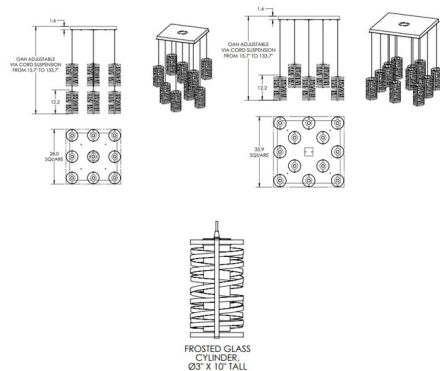

Specifications

COLOR Frosted Glass
 BODY FINISH Beige Silver
 WATTAGE 540W
 DIMMER Standard 120V
 DIMENSIONS 28"W x 12.2"H
 BULB NOT INCLUDED 9 x T8/Medium (E26)/60W/120V Incandescent
 OTHER BULB OPTIONS 9 x T8/Medium (E26)/120V LED
 COUNTRY OF ORIGIN United States

Technical Information

PRODUCT DIMENSIONS Max Overall Height: 133.7"

Shown in beige silver / frosted glass

CLICK TO VIEW PRODUCT

Notes: