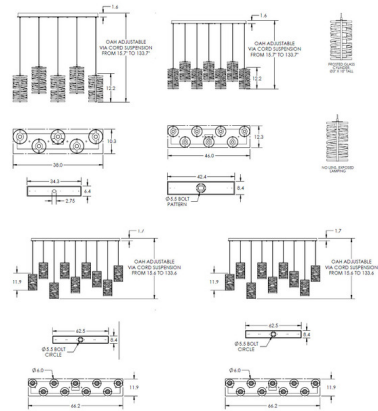

Lightology

lightology.com
866-954-4489
05-17-26

Project: _____
 Company: _____
 Location: _____ Fixture Type: _____
 SPEC #: **HMR970727**
 Approved On: _____ Approved By: _____

Tempest Linear Multi Light Pendant By Hammerton Studio

Description

The Tempest Linear Multi Light Pendant brings a sophisticated asymmetrical design to your space. The heavy steel frame sparks light across the room when lit. Available with an inner Frosted glass shade or No Glass, to suit your taste. Finished in Flat Bronze, Gilded Brass, Metallic Beige Silver, or Matte Black and available in 5, 7, 9, and 10 light options. Canopy sizes are listed on the line drawing. Made in the USA. UL listed.

Shown in flat bronze / frosted glass

Specifications

COLOR	Frosted Glass
BODY FINISH	Flat Bronze
WATTAGE	200W
DIMMER	Standard 120V
DIMENSIONS	38"L x 10.3"W x 12.2"H
BULB NOT INCLUDED	5 x A19/Medium (E26)/40W/120V Incandescent
OTHER BULB OPTIONS	5 x A19/Medium (E26)/120V LED
COUNTRY OF ORIGIN	United States