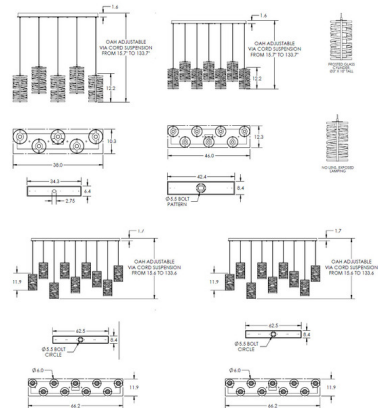

### Description

The Tempest Linear Multi Light Pendant brings a sophisticated asymmetrical design to your space. The heavy steel frame sparks light across the room when lit. Available with an inner Frosted glass shade or No Glass, to suit your taste. Finished in Flat Bronze, Gilded Brass, Metallic Beige Silver, or Matte Black and available in 5, 7, 9, and 10 light options. Canopy sizes are listed on the line drawing. Made in the USA. UL listed.

### Specifications

COLOR	Frosted Glass
BODY FINISH	Flat Bronze
WATTAGE	200W
DIMMER	Standard 120V
DIMENSIONS	38"L x 10.3"W x 12.2"H
BULB NOT INCLUDED	5 x A19/Medium (E26)/40W/120V Incandescent
OTHER BULB OPTIONS	5 x A19/Medium (E26)/120V LED
COUNTRY OF ORIGIN	United States