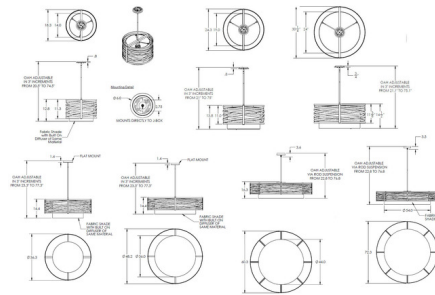

Description

The Tempest Linen Drum Pendant brings a sophisticated asymmetrical design to your space. The heavy steel frame sparks light across the room when lit. Available with an inner White Linen shade with built-in diffuser with the same material. Finished in Flat Bronze, Gilded Brass, Metallic Beige Silver, or Matte Black and available in seven sizes. Canopy: 6 inch diameter for smallest 4 sizes and 8.5 inch diameter for largest three sizes. Made in the USA. UL listed.

Shown in beige silver / white linen

Specifications

COLOR	White Linen
BODY FINISH	Beige Silver
WATTAGE	32W
DIMMER	Standard 120V
DIMENSIONS	18.3"W x 12.8"H
BULB NOT INCLUDED	4 x A19/Medium (E26)/8W/120V LED
OTHER BULB OPTIONS	4 x A19/Medium (E26)/120V LED 4 x A19/Medium (E26)/60W/120V Incandescent
COUNTRY OF ORIGIN	United States

Technical Information

PRODUCT DIMENSIONS	Max Overall Height: 75.1"
--------------------	---------------------------

CLICK TO VIEW PRODUCT

Notes: