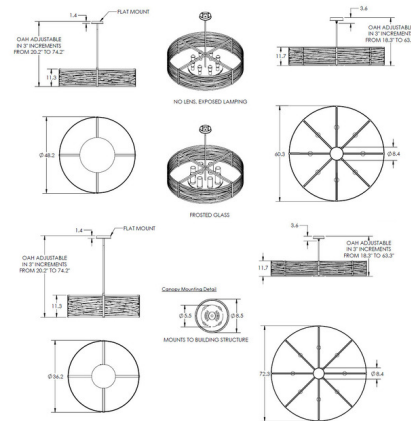

Lightology

lightology.com
866-954-4489
04-27-26

Project: _____
 Company: _____
 Location: _____ Fixture Type: _____
 SPEC #: **HMR970800**
 Approved On: _____ Approved By: _____

Tempest Big Drum Pendant By Hammerton Studio

Description

The Tempest Big Drum Pendant brings a sophisticated asymmetrical design to your space. The heavy steel frame sparks light across the room when lit. Available with an inner Frosted glass cylinder shades or No Glass, to suit your taste. Finished in Flat Bronze, Gilded Brass, Metallic Beige Silver, or Matte Black and available in four sizes. Canopy: 8.5 inch diameter. Made in the USA. UL listed.

Shown in beige silver / frosted glass

Specifications

COLOR	Frosted Glass
BODY FINISH	Beige Silver
WATTAGE	240W
DIMMER	Standard 120V
DIMENSIONS	36.2"W x 11.3"H
BULB NOT INCLUDED	4 x T8/Medium (E26)/60W/120V Incandescent
OTHER BULB OPTIONS	4 x A19/Medium (E26)/120V LED
COUNTRY OF ORIGIN	United States