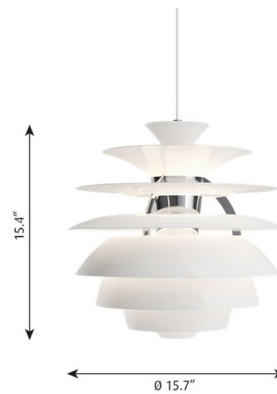

CLICK TO VIEW PRODUCT

Notes: