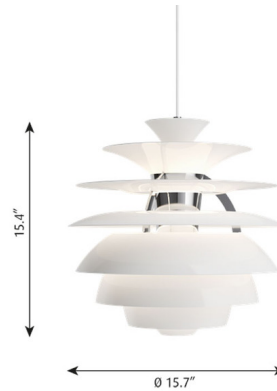

CLICK TO VIEW PRODUCT

Notes: