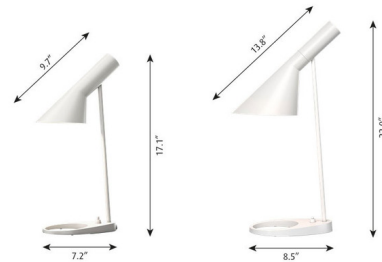

Specifications

COLOR	N/A
BODY FINISH	Steel
WATTAGE	20W
DIMMER	N/A
DIMENSIONS	7.2"W x 17.04"H x 4.7"D
BULB NOT INCLUDED	1 x G16.5/Candelabra (E12)/20W/120V LED

CLICK TO VIEW PRODUCT

Notes: