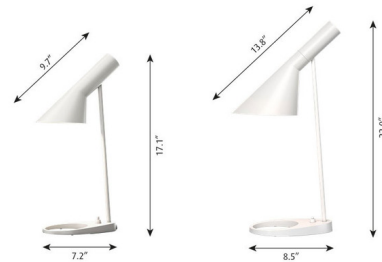

### Description

The iconic AJ Table Lamp is based on two geometric shapes - a cylinder and a cone. The lamp focuses light exactly where it is needed and is ideal as a lamp for work at your home or office. AJ's unusual lines and shade volume, and the round hole in the base, give it a highly sculptural appearance. On/Off switch is located on the base.

### Specifications

COLOR	N/A
BODY FINISH	Steel
WATTAGE	20W
DIMMER	N/A
DIMENSIONS	7.2"W x 17.04"H x 4.7"D
BULB NOT INCLUDED	1 x G16.5/Candelabra (E12)/20W/120V LED

CLICK TO VIEW PRODUCT

Notes: