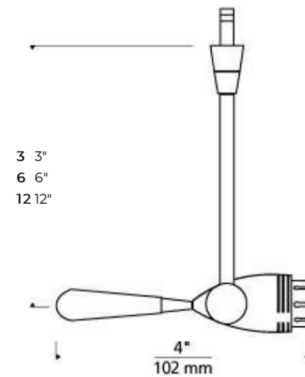

By Visual Comfort Architectural

Description

The Aero Freejack Head is a sleek, streamlined head which rotates 360 degrees and pivots 260 degrees to direct the beam. Available in three stem lengths. The removable handle extension on the back serves as a functional addition assisting with pivots and rotations. Shade accessories allow you to create the ideal custom element.

Shown in antique bronze

Specifications

SHADE COLOR	N/A
BODY FINISH	Antique Bronze
WATTAGE	7W
DIMMER	Dimmable
DIMENSIONS	3"L x 4"H
BULB NOT INCLUDED	1 x MR16/GU5.3 (bipin)/7W/12V LED

CLICK TO VIEW PRODUCT