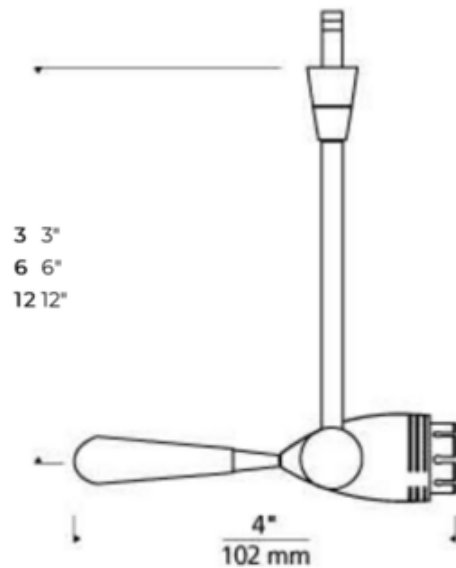

BRAND

Visual Comfort Modern

DESCRIPTION

The Aero Freejack Head is a sleek, streamlined head which rotates 360 degrees and pivots 260 degrees to direct the beam. Available in three stem lengths. The removable handle extension on the back serves as a functional addition assisting with pivots and rotations. Shade accessories allow you to create the ideal custom element. Compatible for use with 1-circuit Monorail track system, Wall Monorail or Freejack canopy. Includes Freejack connector. Freejack canopy required if used as a monopoint, sold separately. LED canopy compatible with both halogen and LED lamp options. Dimmer type dependent on system transformer (low voltage magnetic or electronic). Note: A shade accessory is required, and sold separately. Image shown in Bronze finish with a Round Glass Shield in Frost.

Shown in: Antique Bronze

SHADE COLOR	N/A
BODY FINISH	Antique Bronze
WATTAGE	7W
DIMMER	Dimmable
DIMENSIONS	3"L x 4"H
BULB NOT INCLUDED	
LAMP	1 x MR16/GU5.3 (bipin)/7W/12V LED

SPEC #

TLG9714

COMPANY

PROJECT

FIXTURE TYPE