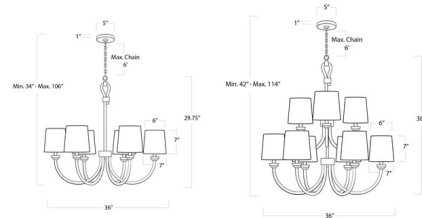

By Regina Andrew

Description

The Bimini Chandelier combines simple geometry with natural materials to deliver an example of coastal boho chic. Strips of Rattan are elegantly wrapped around the airy arms of the Bimini, while a White drum shades top off the design. Install above a dining room table in a coastal or rustic kitchen to tie its design together. Available in two sizes. Canopy diameter 5 inches. UL Listed.

Shown in natural / brown

Specifications

COLOR	Brown
BODY FINISH	Natural
WATTAGE	360W
DIMMER	Standard 120V
DIMENSIONS	36"W x 29.75"H x 36"D
BULB NOT INCLUDED	6 x B10/Candelabra (E12)/60W/120V Incandescent
OTHER BULB OPTIONS	6 x B10/Candelabra (E12)/120V LED
COUNTRY OF ORIGIN	China