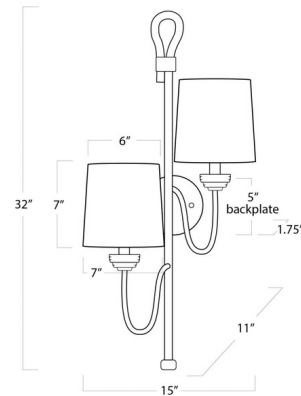

Specifications

COLOR Brown
BODY FINISH Natural
WATTAGE 120W
DIMMER Standard 120V
DIMENSIONS 15"W x 32"H x 11"D
BULB NOT INCLUDED 2 x B10/Candelabra (E12)/60W/120V Incandescent
OTHER BULB OPTIONS 2 x B10/Candelabra (E12)/120V LED
COUNTRY OF ORIGIN China

Technical Information

PRODUCT DIMENSIONS Back Plate: 5" Diameter

Shown in natural / brown

CLICK TO VIEW PRODUCT

Notes: