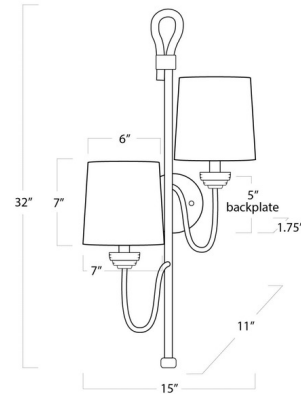

### Specifications

COLOR	Brown
BODY FINISH	Natural
WATTAGE	120W
DIMMER	Standard 120V
DIMENSIONS	15"W x 32"H x 11"D
BULB NOT INCLUDED	2 x B10/Candelabra (E12)/60W/120V Incandescent
OTHER BULB OPTIONS	2 x B10/Candelabra (E12)/120V LED
COUNTRY OF ORIGIN	China

### Technical Information

PRODUCT DIMENSIONS	Back Plate: 5" Diameter
--------------------	-------------------------

CLICK TO VIEW PRODUCT

Notes: