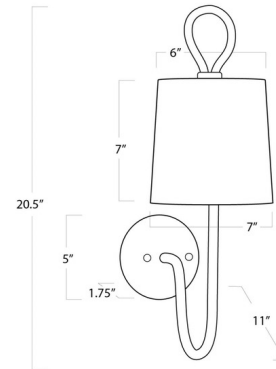

Lightology

lightology.com
866-954-4489
07-07-26

Project: _____

Company: _____

Location: _____ Fixture Type: _____

SPEC #: **RGN971446**

Approved On: _____ Approved By: _____

Bimini Sconce

By Regina Andrew

Description

The Bimini Wall Sconce combines simple geometry with natural materials to deliver an example of coastal boho chic. Strips of Rattan are elegantly wrapped around the airy frame of the Bimini, while a White drum shade tops off the design. Install this lovely fixture in a hallway of a coastal or rustic home to tie its design together. UL Listed.

Specifications

COLOR Brown
BODY FINISH Natural
WATTAGE 60W
DIMMER Standard 120V
DIMENSIONS 7"W x 20.5"H x 11"D
BULB NOT INCLUDED 1 x B10/Candelabra (E12)/60W/120V Incandescent
OTHER BULB OPTIONS 1 x B10/Candelabra (E12)/120V LED
COUNTRY OF ORIGIN China

Technical Information

PRODUCT DIMENSIONS Back Plate: 5" Diameter

Shown in natural / brown

CLICK TO VIEW PRODUCT

Notes: