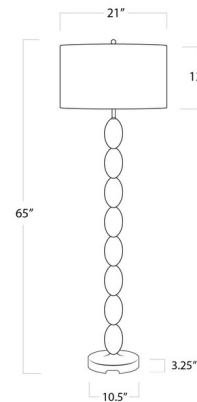

Shown in natural / brown

CLICK TO VIEW PRODUCT

Notes: