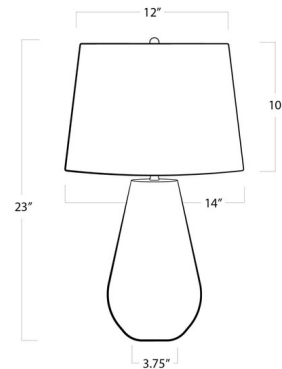

### Description

The Cassia Chevron Table Lamp boasts a unique pattern that helps add flavor to your space. Constructed of Bone China, the Cassia's handmade appeal is chic. Place this lamp in your boho decorated space and highlight the eccentric attitude of you and your home. On/off switch located on the lamp's socket. FAVAILE in Blue or Natural finish. UL listed.

### Specifications

COLOR	White
BODY FINISH	Blue
WATTAGE	150W
DIMMER	Included
DIMENSIONS	14"W x 23"H x 14"D
BULB NOT INCLUDED	1 x A19 3-Way/Medium (E26)/150W/120V Incandescent
OTHER BULB OPTIONS	1 x A19 3-Way/Medium (E26)/120V LED
COUNTRY OF ORIGIN	India

### Technical Information

PRODUCT DIMENSIONS	Cord Length: 96"
--------------------	------------------

Shown in blue / white

CLICK TO VIEW PRODUCT

Notes: