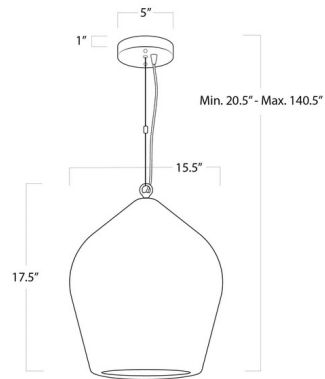

Shown in natural

Specifications

COLOR	N/A
BODY FINISH	Natural
WATTAGE	100W
DIMMER	N/A
DIMENSIONS	15.5"W x 20.5"H x 15.5"D
BULB NOT INCLUDED	1 x A19/Medium (E26)/100W/120V Incandescent
OTHER BULB OPTIONS	1 x A19/Medium (E26)/120V LED
COUNTRY OF ORIGIN	China

Technical Information

PRODUCT DIMENSIONS Min / Max Overall Height: 20.5" / 140.5"

CLICK TO VIEW PRODUCT

Notes: