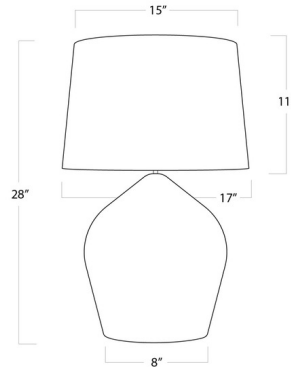

Shown in natural

Specifications

COLOR	N/A
BODY FINISH	Natural
WATTAGE	150W
DIMMER	N/A
DIMENSIONS	17"W x 28"H x 17"D
BULB NOT INCLUDED	1 x A19 3-Way/Medium (E26)/150W/120V Incandescent
OTHER BULB OPTIONS	1 x A19 3-Way/Medium (E26)/120V LED
COUNTRY OF ORIGIN	China