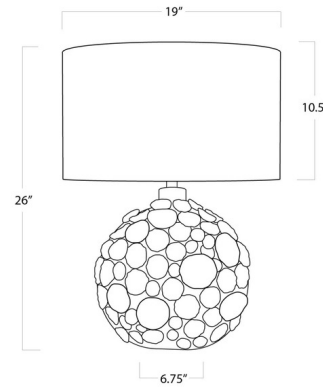

### Description

The Lucia Ceramic Table Lamp takes inspiration from stones on the beach. Handcrafted pinched discs cover the Lucia's base and add an alluring texture that's perfect for your coastal retreat. Place in the living room, bedroom, or anyplace where layered lighting is needed. On/off switch located on the lamp's socket. Cord length 8 feet. UL listed.

### Specifications

COLOR	White
BODY FINISH	White
WATTAGE	150W
DIMMER	Included
DIMENSIONS	19"W x 26"H x 19"D
BULB NOT INCLUDED	1 x A19 3-Way/Medium (E26)/150W/120V Incandescent
OTHER BULB OPTIONS	1 x A19 3-Way/Medium (E26)/120V LED
COUNTRY OF ORIGIN	China