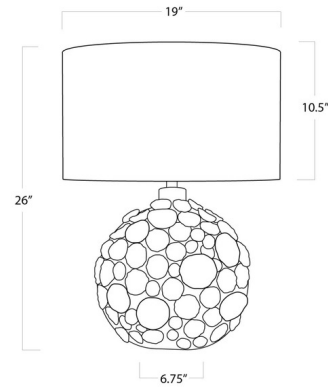

By Regina Andrew

Description

The Lucia Ceramic Table Lamp takes inspiration from stones on the beach. Handcrafted pinched discs cover the Lucia's base and add an alluring texture that's perfect for your coastal retreat. Place in the living room, bedroom, or anyplace where layered lighting is needed. On/off switch located on the lamp's socket. Cord length 8 feet. UL listed.

Shown in white / white

Specifications

COLOR	White
BODY FINISH	White
WATTAGE	150W
DIMMER	Included
DIMENSIONS	19"W x 26"H x 19"D
BULB NOT INCLUDED	1 x A19 3-Way/Medium (E26)/150W/120V Incandescent
OTHER BULB OPTIONS	1 x A19 3-Way/Medium (E26)/120V LED
COUNTRY OF ORIGIN	China