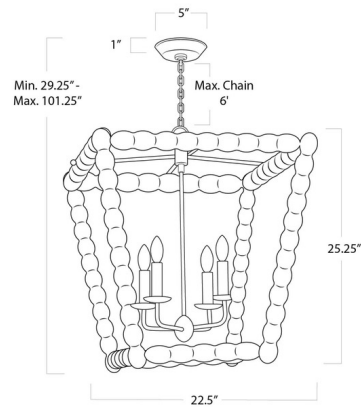

Shown in natural

Specifications

COLOR	N/A
BODY FINISH	Natural
WATTAGE	240W
DIMMER	Standard 120V
DIMENSIONS	22.5"W x 25.25"H x 22.5"D
BULB NOT INCLUDED	4 x B10/Candelabra (E12)/60W/120V Incandescent
OTHER BULB OPTIONS	4 x B10/Candelabra (E12)/12V LED
COUNTRY OF ORIGIN	China