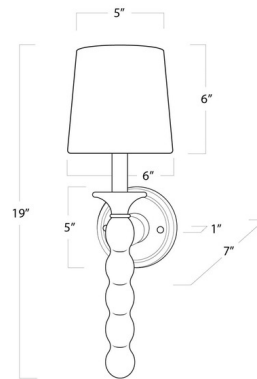

Shown in natural / white

Specifications

COLOR	White
BODY FINISH	Natural
WATTAGE	60W
DIMMER	Standard 120V
DIMENSIONS	6"W x 19"H x 7"D
BULB NOT INCLUDED	1 x B10/Candelabra (E12)/60W/120V Incandescent
OTHER BULB OPTIONS	1 x B10/Candelabra (E12)/120V LED
COUNTRY OF ORIGIN	China