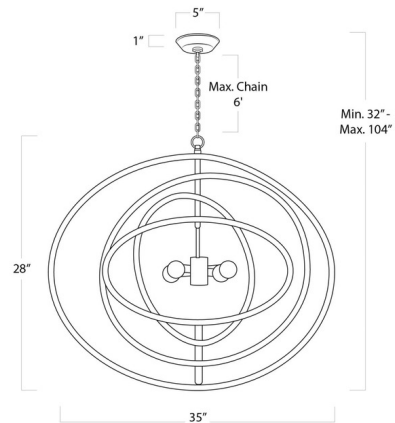

Specifications

COLOR White
BODY FINISH White
WATTAGE 160W
DIMMER Standard 120V
DIMENSIONS 35"W x 32"H x 35"D
BULB NOT INCLUDED 4 x Edison/Candelabra (E12)/40W/120V Incandescent
COUNTRY OF ORIGIN China

Technical Information

PRODUCT DIMENSIONS Chain Length: 72"

Shown in white / white

CLICK TO VIEW PRODUCT

Notes: