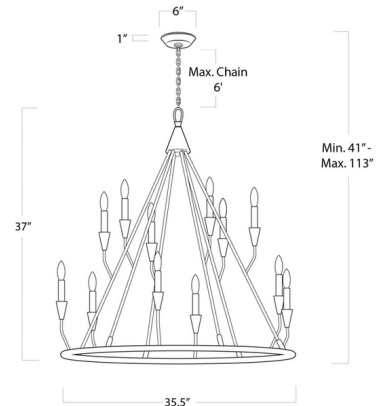

Specifications

COLOR N/A
BODY FINISH Blackened Steel
WATTAGE 720W
DIMMER Standard 120V
DIMENSIONS 35.5"W x 37"H
BULB NOT INCLUDED 12 x B10/Candelabra (E12)/60W/120V Incandescent
OTHER BULB OPTIONS 12 x B10/Candelabra (E12)/120V LED
COUNTRY OF ORIGIN China

Technical Information

PRODUCT DIMENSIONS Chain Length: 72"

Shown in blackened steel

CLICK TO VIEW PRODUCT

Notes: