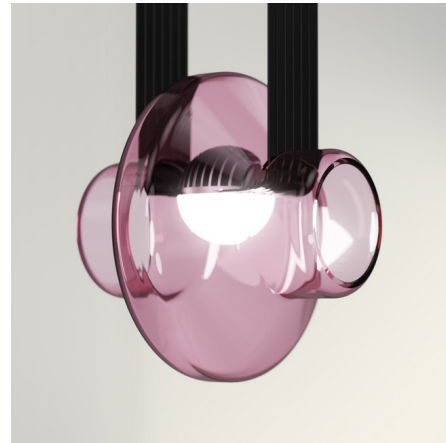

By Darmes

Description

The Etat-des-Lieux 1A Pendant's innovative design pays homage to the scenic mountains and their majestic reflections in nearby waters. Infused with precision and poetry, the Etat-des-Lieux 1A is the only lighting system to feature a wide, flexible, conductive cable that supports the light modules while supplying them with power. A variety of hand blown glass shades will complement virtually any decor. Available in four fixed heights. Supplied with 3000K or 3500K color temperature options which can be used as a fixed color temperature or dimmed to warm (3000K-2200K or 3500K-2200K). Note: Dimmable at 120V with a 0-10V or TRIAC dimmer (contact manufacturer for dimmer when using TRIAC).

Specifications

COLOR Clear Pink
 BODY FINISH Black
 WATTAGE 9.7W
 DIMMER 0-10V
 DIMENSIONS 10"W x 24"H x 11"D
 INTEGRATED LED MODULE 1 x LED/9.7W/120V LED

Technical Information

COLOR RENDERING 93 CRI
 LAMP COLOR 3500K
 LUMENS/WATT 132.78
 LUMINOUS FLUX 1288 lumens

Shown in black / clear pink

CLICK TO VIEW PRODUCT

Notes: