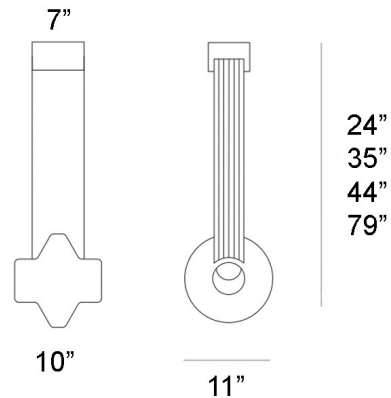

CLICK TO VIEW PRODUCT

Notes: