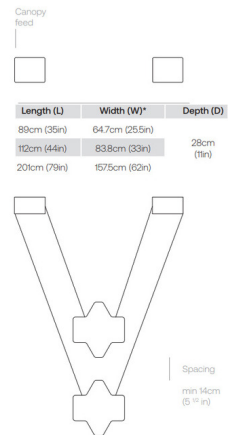

CLICK TO VIEW PRODUCT

Notes: