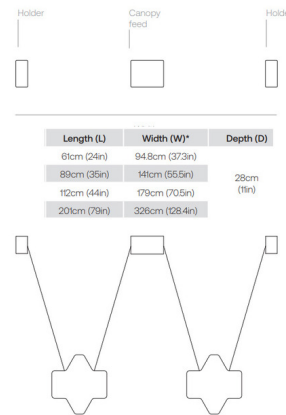

Specifications

COLOR Clear Transparent
 BODY FINISH Black
 WATTAGE 19.4W
 DIMMER 0-10V
 DIMENSIONS 37.3"W x 24"H x 11"D
 INTEGRATED LED MODULE 2 x LED/9.7W/120V LED

Technical Information

COLOR RENDERING 93 CRI
 LAMP COLOR 3500K
 LUMENS/WATT 132.78
 LUMINOUS FLUX 1288 lumens

Shown in black / clear transparent

CLICK TO VIEW PRODUCT

Notes: