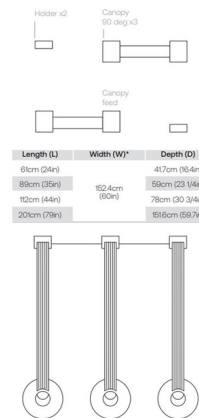

CLICK TO VIEW PRODUCT

Notes: