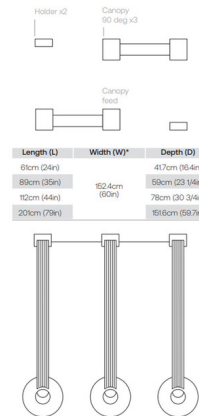

CLICK TO VIEW PRODUCT

Notes: