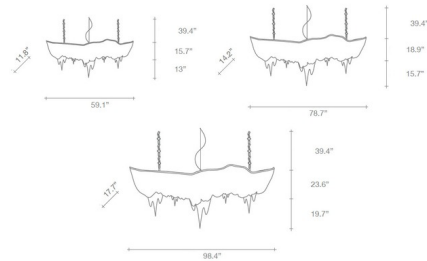

Description

The Atlantis Linear Chandelier brings a mesmerizing, organic effect to a variety of spaces in your home. Like water in the ocean, the chains appear liquid, cascading over its bands and falling down towards the abyss before turning back into itself.

Shown in nickel

Specifications

COLOR	N/A
BODY FINISH	Brushed Champagne
WATTAGE	55W
DIMMER	Standard 120V
DIMENSIONS	98.4"L x 17.7"W x 43.3"H
BULB NOT INCLUDED	10 x B10/Candelabra (E12)/5.5W/120V LED
COUNTRY OF ORIGIN	Italy