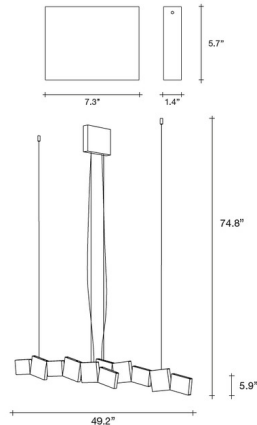

By Terzani USA

Description

The Gaia Long Linear Pendant is the personification of the Earth and the mother of all life. Looking to capture the mythical and natural beauty of this Earth goddess, this piece consists of geometric frames reminiscent of the mountains Gaia created. 2700K and 3000K color temperature options available. Includes 4.7 inch round mounting plate to cover standard US junction box.

Shown in gold plate

Specifications

COLOR	N/A
BODY FINISH	Gold Plate
WATTAGE	36W
DIMMER	0-10V
DIMENSIONS	49.2\"L x 4.7\"W x 5.9\"H
INTEGRATED LED MODULE	24 x LED/1.5W/120V LED
COUNTRY OF ORIGIN	Italy

Technical Information