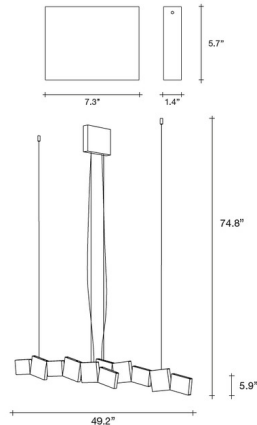

By Terzani USA

Description

The Gaia Long Linear Pendant is the personification of the Earth and the mother of all life. Looking to capture the mythical and natural beauty of this Earth goddess, this piece consists of geometric frames reminiscent of the mountains Gaia created. 2700K and 3000K color temperature options available. Includes 4.7 inch round mounting plate to cover standard US junction box.

Shown in gold plate

Specifications

COLOR	N/A
BODY FINISH	Gold Plate
WATTAGE	36W
DIMMER	0-10V
DIMENSIONS	49.2"L x 4.7"W x 5.9"H
INTEGRATED LED MODULE	24 x LED/1.5W/120V LED
COUNTRY OF ORIGIN	Italy

Technical Information