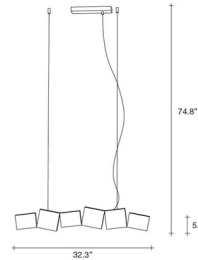

Shown in matte wood

Specifications

COLOR	N/A
BODY FINISH	Matte Wood
WATTAGE	18W
DIMMER	0-10V
DIMENSIONS	32.3\"L x 1.2\"W x 5.9\"H
INTEGRATED LED MODULE	12 x LED/1.5W/120V LED
COUNTRY OF ORIGIN	Italy

Technical Information

PRODUCT DIMENSIONS	Max Overall Height: 74.8"
LAMP COLOR	2700K
LUMENS/WATT	1,440.00
LUMINOUS FLUX	2160 lumens

CLICK TO VIEW PRODUCT

Notes: