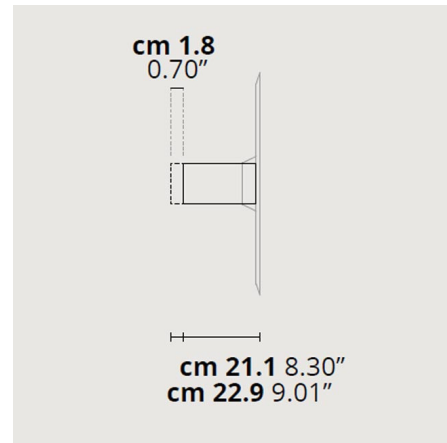

Description

The Puzzle Mega Extension Accessory, available in Matte White only but is not visible after installation, is required for overlapping Puzzle Mega configurations.

Shown in matte white

Specifications

COLOR	N/A
BODY FINISH	Matte White
WATTAGE	N/A
DIMMER	N/A
DIMENSIONS	9"D
BULB	N/A
COUNTRY OF ORIGIN	Italy

Technical Information

COLOR RENDERING	.90 CRI
-----------------	---------

CLICK TO VIEW PRODUCT

Notes: