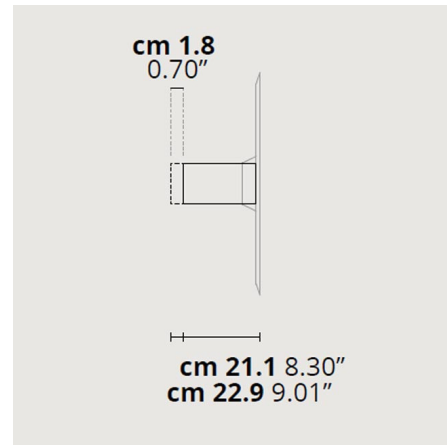

Description

The Puzzle Mega Extension Accessory, available in Matte White only but is not visible after installation, is required for overlapping Puzzle Mega configurations.

Shown in matte white

Specifications

COLOR	N/A
BODY FINISH	Matte White
WATTAGE	N/A
DIMMER	N/A
DIMENSIONS	9"D
BULB	N/A
COUNTRY OF ORIGIN	Italy

Technical Information

COLOR RENDERING	.90 CRI
-----------------	---------

CLICK TO VIEW PRODUCT

Notes: