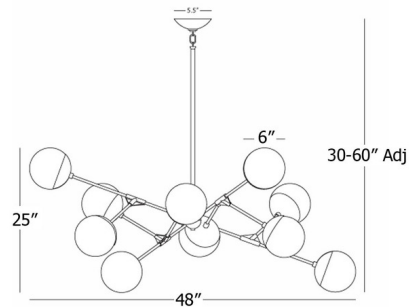

By Robert Abbey

Description

The Celeste Chandelier is inspired by constellations in the night sky, embodying beauty and kinetic energy. The Clear glass globes provide brilliant light while the design creates a striking, modern focal point in any space. Includes 144 inches of cable. Compatible with sloped ceilings.

Shown in modern brass / clear

Specifications

COLOR Clear
BODY FINISH Modern Brass
WATTAGE 480W
DIMMER Standard 120V
DIMENSIONS 48"W x 25"H
BULB NOT INCLUDED 12 x A15/Medium (E26)/40W/120V Incandescent
OTHER BULB OPTIONS 12 x A15/Medium (E26)/120V LED
COUNTRY OF ORIGIN China

Technical Information

PRODUCT DIMENSIONS Downrods: One 6" and Three 12" Included

CLICK TO VIEW PRODUCT

Notes: