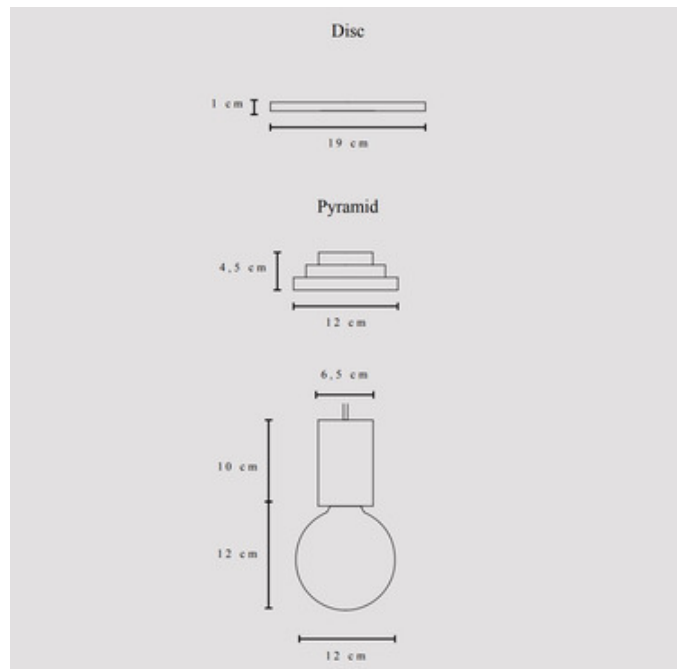

BRAND

Schneid

DESCRIPTION

Inspired by the Bauhaus Movement, the Junit Pendant features stacked wooden elements in geometric shapes and bold colors and is sure to bring personality into any space. The bulb complements the colorful lamp with its oversized, milky glass which produces warm, ambient light. Configuration 1 consists of a white CableCup canopy cover, yellow 98 inch cord, teal disc, yellow pyramid, and natural wood socket holder. Handmade in Germany. CE listed.

SHADE COLOR	Yellow
BODY FINISH	White
WATTAGE	6W
DIMMER	Standard 120V
DIMENSIONS	7.5"W x 10.8"H
BULB INCLUDED	
LAMP	1 x G25/Medium (E26)/6W/120V LED

Technical Information

LAMP COLOR	2700K
PRODUCT DIMENSIONS	Cord Length: 98"

SPEC # SND972397

COMPANY	PROJECT	FIXTURE TYPE	APPROVED BY	DATE