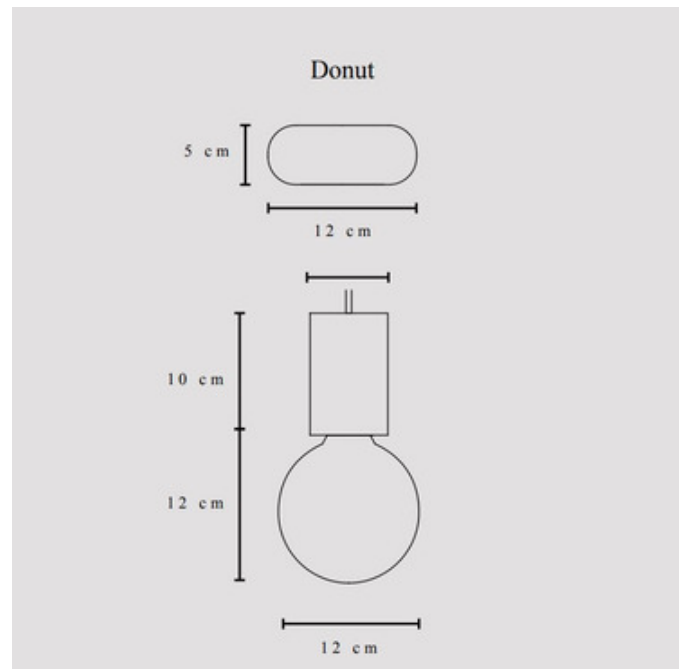

**BRAND**

Schneid

**DESCRIPTION**

Inspired by the Bauhaus Movement, the Junit Pendant features stacked wooden elements in geometric shapes and bold colors and is sure to bring personality into any space. The bulb complements the colorful lamp with its oversized, milky glass which produces warm, ambient light. Configuration 5 consists of a white CableCup canopy cover, coral 98 inch cord, rose donut, and white socket holder. Handmade in Germany. CE listed.

<b>SHADE COLOR</b>	White
<b>BODY FINISH</b>	White
<b>WATTAGE</b>	6W
<b>DIMMER</b>	Standard 120V
<b>DIMENSIONS</b>	4.7"W x 10.6"H
<b>BULB INCLUDED</b>	
<b>LAMP</b>	1 x G25/Medium (E26)/6W/120V LED

*Technical Information*

<b>LAMP COLOR</b>	2700K
<b>PRODUCT DIMENSIONS</b>	Cord Length: 98"

**SPEC #** SND972401

COMPANY	PROJECT	FIXTURE TYPE	APPROVED BY	DATE