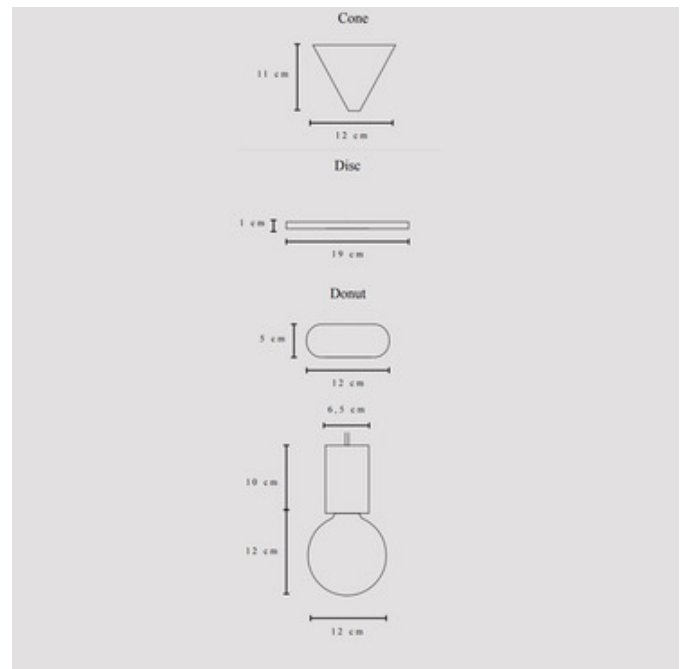

BRAND

Schneid

DESCRIPTION

Inspired by the Bauhaus Movement, the Junit Pendant features stacked wooden elements in geometric shapes and bold colors and is sure to bring personality into any space. The bulb complements the colorful lamp with its oversized, milky glass which produces warm, ambient light. Configuration 6 consists of a white CableCup canopy cover, coral 98 inch cord, coral cone, teal disc, rose donut, and natural socket holder. Handmade in Germany. CE listed.

SHADE COLOR	Red
BODY FINISH	White
WATTAGE	6W
DIMMER	Standard 120V
DIMENSIONS	7.5"W x 15.4"H
BULB INCLUDED	
LAMP	1 x G25/Medium (E26)/6W/120V LED

Technical Information

LAMP COLOR	2700K
PRODUCT DIMENSIONS	Cord Length: 98"

SPEC # SND972402

COMPANY	PROJECT	FIXTURE TYPE	APPROVED BY	DATE