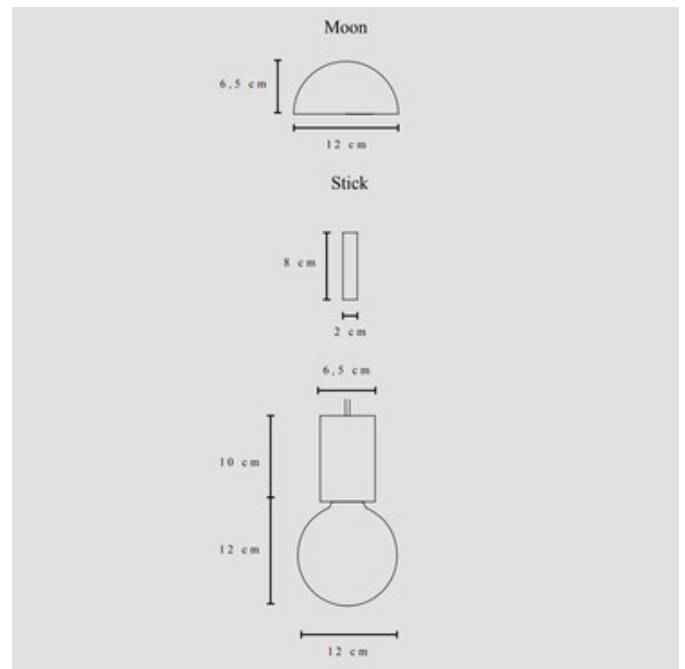

Technical Information

LAMP COLOR	2700K
PRODUCT DIMENSIONS	Cord Length: 98"

SPEC # SND972404

COMPANY	PROJECT	FIXTURE TYPE	APPROVED BY	DATE