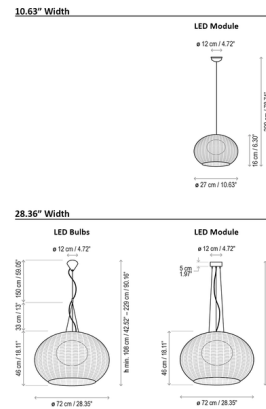

### Description

The Garota Outdoor Pendant is the perfect addition to any patio or outdoor space. This unique light features a sea urchin shape handwoven out of recyclable, non-toxic synthetic polyethylene fibers. The light is protected by a UV-resistant polyethylene globe for weather resistance in outdoor applications. With its warm glow, the Garota creates a relaxing setting for an evening gathering. Available in two widths: 10.63 inches (model S/01) and 28.35 inches (S/02). Notes: The LED E26 bulb option requires two E26 medium base bulbs which are not included. The 10.63 inch size is only available with a TRIAC dimmable LED module.

### Specifications

COLOR	N/A
BODY FINISH	Graphite Brown / Brown
WATTAGE	8.4W
DIMMER	Low Voltage Electronic
DIMENSIONS	10.63"W x 6.3"H
INTEGRATED LED MODULE	1 x LED/8.4W/120V LED
COUNTRY OF ORIGIN	Spain