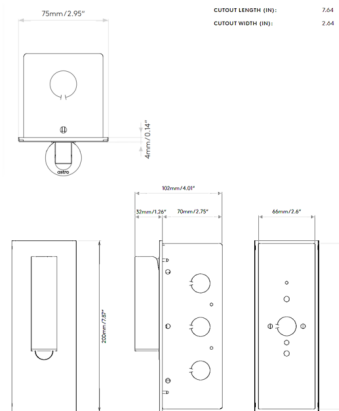

Description

The Fuse Recessed Wall Sconce has an adjustable arm to direct light exactly where you want. 90 degree tilt adjustable. 330 degree rotation adjustable angle. A concealed micro switch turns the light off when it is pushed back to its central resting place against the wall. IC rated. Includes a recessed junction box. No driver required. Note: Does not mount to a standard US junction box - includes junction box - see line drawing.

Shown in matte gold

Specifications

COLOR	N/A
BODY FINISH	Matte Gold
WATTAGE	3.3W
DIMMER	Not Dimmable
DIMENSIONS	2.86"W x 7.87"H x 4.01"D
INTEGRATED LED MODULE	1 x LED/3.3W/120V LED
COUNTRY OF ORIGIN	China