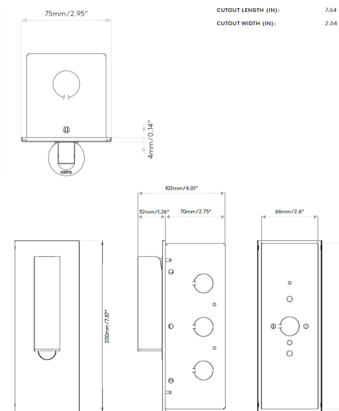

CLICK TO VIEW PRODUCT

Notes: