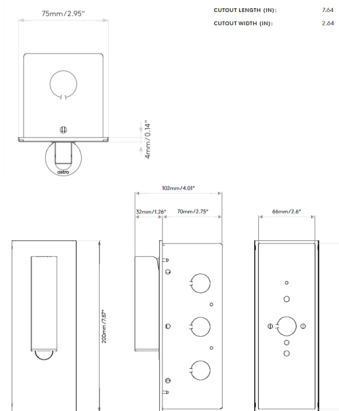

CLICK TO VIEW PRODUCT

Notes: