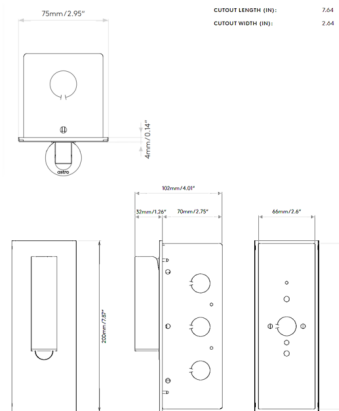

Description

The Fuse Recessed Wall Sconce with USB-A Port has an adjustable arm to direct light exactly where you want. A concealed micro switch turns the light off when it is pushed back to its central resting place against the wall when used with a wall dimmer. Includes a recessed junction box. No on/off switch. No driver required. Note: Does not mount to a standard US junction box. Fixture recesses into wall and includes junction box - see line drawing. Requires 7.64 in. H x 2.64 in. W cutout with 2.76in D recess.

Shown in matte gold

Specifications

COLOR	N/A
BODY FINISH	Matte Gold
WATTAGE	3.2W
DIMMER	Not Dimmable
DIMENSIONS	2.95"W x 7.87"H x 4.01"D
INTEGRATED LED MODULE	1 x LED/3.2W/120V LED
COUNTRY OF ORIGIN	China