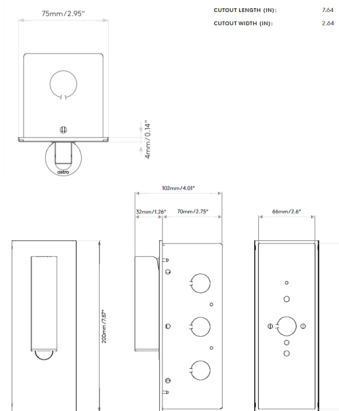

### Description

The Fuse Recessed Wall Sconce with USB-A Port has an adjustable arm to direct light exactly where you want. A concealed micro switch turns the light off when it is pushed back to its central resting place against the wall when used with a wall dimmer. Includes a recessed junction box. No on/off switch. No driver required. Note: Does not mount to a standard US junction box. Fixture recesses into wall and includes junction box - see line drawing. Requires 7.64 in. H x 2.64 in. W cutout with 2.76in D recess.

### Specifications

COLOR	N/A
BODY FINISH	Matte Gold
WATTAGE	3.2W
DIMMER	Not Dimmable
DIMENSIONS	2.95"W x 7.87"H x 4.01"D
INTEGRATED LED MODULE	1 x LED/3.2W/120V LED
COUNTRY OF ORIGIN	China

CLICK TO VIEW PRODUCT