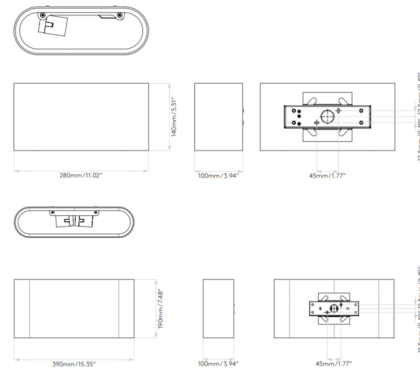

Description

The Velo Wall Sconce is a horizontal mount modern sconce made of a plaster material which is paintable. Mounts to a 4 inch octagon box. Available in two sizes. UL listed.

Shown in white

Specifications

COLOR	N/A
BODY FINISH	White
WATTAGE	12W
DIMMER	Standard 120V
DIMENSIONS	11.02"W x 5.51"H x 3.94"D
BULB NOT INCLUDED	1 x A19/Medium (E26)/12W/120V LED
COUNTRY OF ORIGIN	China

CLICK TO VIEW PRODUCT

Notes: