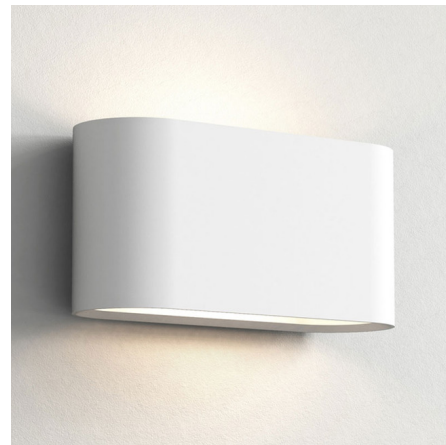

Lightology

lightology.com
866-954-4489
05-18-26

Project: _____
 Company: _____
 Location: _____ Fixture Type: _____
 SPEC #: **AST972440**
 Approved On: _____ Approved By: _____

Velo Plaster Wall Sconce By Astro Lighting

Description

The Velo Wall Sconce is a horizontal mount modern sconce made of a plaster material which is paintable. Mounts to a 4 inch octagon box. Available in two sizes. UL listed.

Shown in white

Specifications

COLOR	N/A
BODY FINISH	White
WATTAGE	12W
DIMMER	Standard 120V
DIMENSIONS	11.02"W x 5.51"H x 3.94"D
BULB NOT INCLUDED	1 x A19/Medium (E26)/12W/120V LED
COUNTRY OF ORIGIN	China

CLICK TO VIEW PRODUCT

Notes: