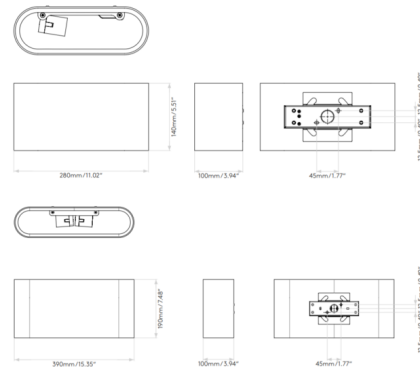

### Description

The Velo Wall Sconce is a horizontal mount modern sconce made of a plaster material which is paintable. Mounts to a 4 inch octagon box. Available in two sizes. UL listed.

Shown in white

### Specifications

COLOR	N/A
BODY FINISH	White
WATTAGE	12W
DIMMER	Standard 120V
DIMENSIONS	11.02"W x 5.51"H x 3.94"D
BULB NOT INCLUDED	1 x A19/Medium (E26)/12W/120V LED
COUNTRY OF ORIGIN	China

CLICK TO VIEW PRODUCT