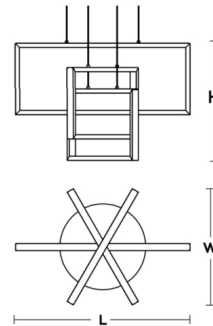

### Description

The Cole Linear Pendant features a clean and simple design featuring three rectangular shapes that form a unique geometric shape with integrated LED modules running along the outside edge of each rectangle. Available with a Black or Gold finish. Dimmable with the use of TRIAC/ELV dimmer (not included). Canopy Diameter: 12in. Mounts to standard junction box, not included. ETL listed, damp locations. Title 24 compliant.

### Specifications

COLOR	N/A
BODY FINISH	Black
WATTAGE	30W
DIMMER	Low Voltage Electronic
DIMENSIONS	24"W x 15"H x 16"D
INTEGRATED LED MODULE	1 x LED/30W/120V LED
COUNTRY OF ORIGIN	China

### Technical Information

PRODUCT DIMENSIONS	Cable Length: 108"
LAMP LIFE	50000 hours
COLOR RENDERING	90 CRI
LAMP COLOR	3000K
LUMENS/WATT	93.33
LUMINOUS FLUX	2800 lumens

Shown in black

H L W  
15" 24" 16"