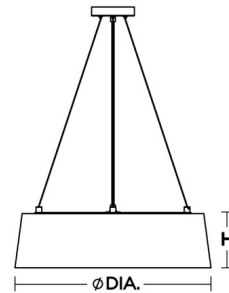

Description

The Lyric Pendant features a clean and simple design with a round shape that features a Black outside finish complemented by a Gold inside finish. Canopy Dia: 4.75in.

Shown in black / gold

DIA. H
21-5/8" 6"

Specifications

COLOR Gold
BODY FINISH Black
WATTAGE 27W
DIMMER Standard 120V
DIMENSIONS 21.65"W x 6"H
BULB NOT INCLUDED 3 x A19/Medium (E26)/9W/120V LED

Technical Information

PRODUCT DIMENSIONS Adjustable Cord Length: 108"