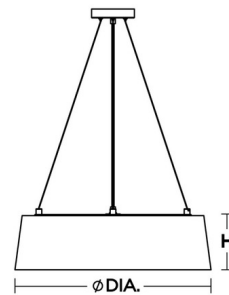

By AFX

Description

The Lyric Pendant features a clean and simple design with a round shape that features a Black outside finish complemented by a Gold inside finish. Canopy Dia: 4.75in.

Shown in black / gold

DIA. H
21-5/8" 6"

Specifications

COLOR Gold
BODY FINISH Black
WATTAGE 27W
DIMMER Standard 120V
DIMENSIONS 21.65"W x 6"H
BULB NOT INCLUDED 3 x A19/Medium (E26)/9W/120V LED

Technical Information

PRODUCT DIMENSIONS Adjustable Cord Length: 108"