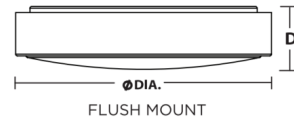

### Specifications

COLOR	White Acrylic
BODY FINISH	Black
WATTAGE	22W
DIMMER	Low Voltage Electronic
DIMENSIONS	12"W x 3"H
INTEGRATED LED MODULE	1 x LED/22W/120V LED
COUNTRY OF ORIGIN	China

### Technical Information

LAMP LIFE	50000 hours
COLOR RENDERING	90 CRI
LAMP COLOR	CCT Select
LUMENS/WATT	46.36
LUMINOUS FLUX	1020 lumens

Shown in black / white acrylic

DIA.	D
12"	3"
14"	3"
19"	3"

CLICK TO VIEW PRODUCT