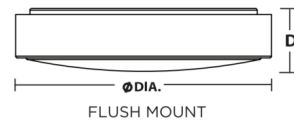

### Specifications

COLOR	White Acrylic
BODY FINISH	Black
WATTAGE	22W
DIMMER	Low Voltage Electronic
DIMENSIONS	12"W x 3"H
INTEGRATED LED MODULE	1 x LED/22W/120V LED
COUNTRY OF ORIGIN	China

### Technical Information

LAMP LIFE	50000 hours
COLOR RENDERING	90 CRI
LAMP COLOR	CCT Select
LUMENS/WATT	46.36
LUMINOUS FLUX	1020 lumens

Shown in black / white acrylic

DIA.	D
12"	3"
14"	3"
19"	3"

CLICK TO VIEW PRODUCT