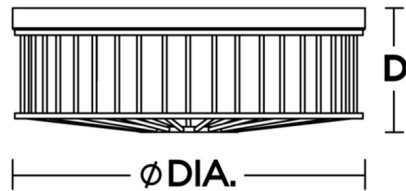

By AFX

Description

The Theo Ceiling Light Fixture features a clean and simple design that has an open drum shape with a cage like design on the bottom side of the fixture. Mounts to standard junction box, not included. ETL listed, damp locations.

Shown in black

DIA. D
13" 4-1/2"

Specifications

COLOR	N/A
BODY FINISH	Black
WATTAGE	120W
DIMMER	Standard 120V
DIMENSIONS	13.8"W x 4.5"H
BULB NOT INCLUDED	2 x A19/Medium (E26)/60W/120V Incandescent
OTHER BULB OPTIONS	2 x A19/Medium (E26)/120V LED 2 x Edison ST-Shape/Medium (E26)/120V LED
COUNTRY OF ORIGIN	China