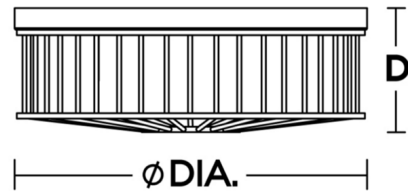

By AFX

Description

The Theo Ceiling Light Fixture features a clean and simple design that has an open drum shape with a cage like design on the bottom side of the fixture. Mounts to standard junction box, not included. ETL listed, damp locations.

Shown in black

DIA. D
13" 4-1/2"

Specifications

COLOR	N/A
BODY FINISH	Black
WATTAGE	120W
DIMMER	Standard 120V
DIMENSIONS	13.8"W x 4.5"H
BULB NOT INCLUDED	2 x A19/Medium (E26)/60W/120V Incandescent
OTHER BULB OPTIONS	2 x A19/Medium (E26)/120V LED 2 x Edison ST-Shape/Medium (E26)/120V LED
COUNTRY OF ORIGIN	China