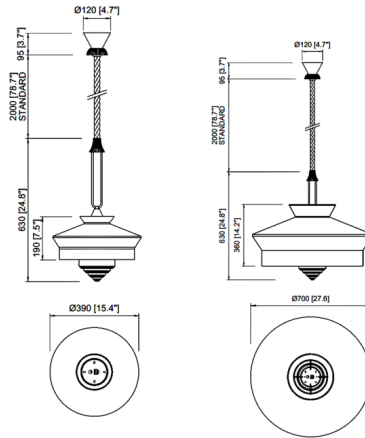

Shown in satin brass / yellow multi

Specifications

COLOR	Yellow Multi
BODY FINISH	Satin Brass
WATTAGE	14W
DIMMER	Standard 120V
DIMENSIONS	27.6"W x 24.8"H
BULB NOT INCLUDED	1 x A19/Medium (E26)/14W/120V LED
COUNTRY OF ORIGIN	Italy