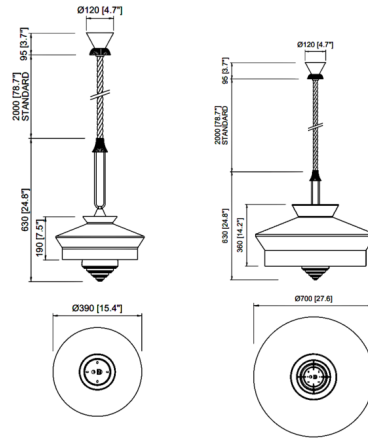

### Specifications

COLOR	Yellow Multi
BODY FINISH	Satin Brass
WATTAGE	14W
DIMMER	Standard 120V
DIMENSIONS	27.6"W x 24.8"H
BULB NOT INCLUDED	1 x A19/Medium (E26)/14W/120V LED
COUNTRY OF ORIGIN	Italy

CLICK TO VIEW PRODUCT