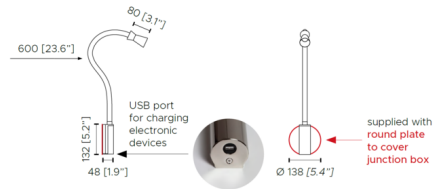

CLICK TO VIEW PRODUCT

Notes: