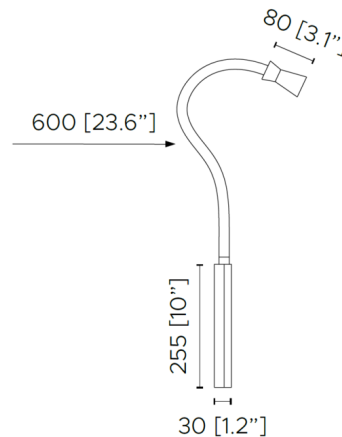

Specifications

COLOR	Dark Brown Leather
BODY FINISH	Polished Nickel
WATTAGE	3W
DIMMER	Included
DIMENSIONS	1.3"W x 10"H x 23.6"D
INTEGRATED LED MODULE	1 x LED/3W/120V LED
COUNTRY OF ORIGIN	Italy

Technical Information

COLOR RENDERING	90 CRI
LAMP COLOR	2700K
LUMENS/WATT	166.67
LUMINOUS FLUX	500 lumens

Shown in polished nickel / dark brown leather

CLICK TO VIEW PRODUCT

Notes: