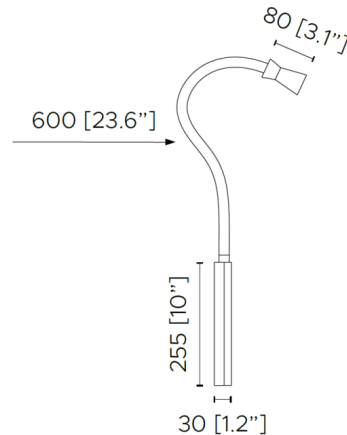

### Specifications

COLOR . . . . . Dark Brown Leather  
BODY FINISH . . . . . Polished Nickel  
WATTAGE . . . . . 3W  
DIMMER . . . . . Included  
DIMENSIONS . . . . . 1.3"W x 10"H x 23.6"D  
INTEGRATED LED MODULE . . . . . 1 x LED/3W/120V LED  
COUNTRY OF ORIGIN . . . . . Italy

### Technical Information

COLOR RENDERING . . . . . 90 CRI  
LAMP COLOR . . . . . 2700K  
LUMENS/WATT . . . . . 166.67  
LUMINOUS FLUX . . . . . 500 lumens

Shown in polished nickel / dark brown leather

CLICK TO VIEW PRODUCT