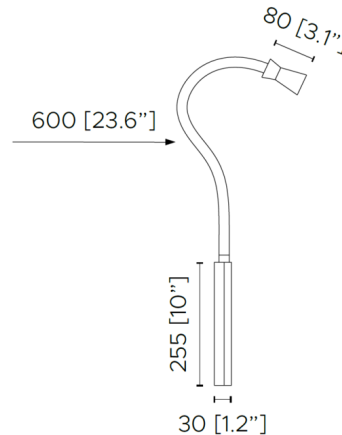

### Specifications

COLOR	Dark Brown Leather
BODY FINISH	Polished Nickel
WATTAGE	3W
DIMMER	Included
DIMENSIONS	1.3"W x 10"H x 23.6"D
INTEGRATED LED MODULE	1 x LED/3W/120V LED
COUNTRY OF ORIGIN	Italy

### Technical Information

COLOR RENDERING	90 CRI
LAMP COLOR	2700K
LUMENS/WATT	166.67
LUMINOUS FLUX	500 lumens

Shown in polished nickel / dark brown leather

CLICK TO VIEW PRODUCT

Notes: