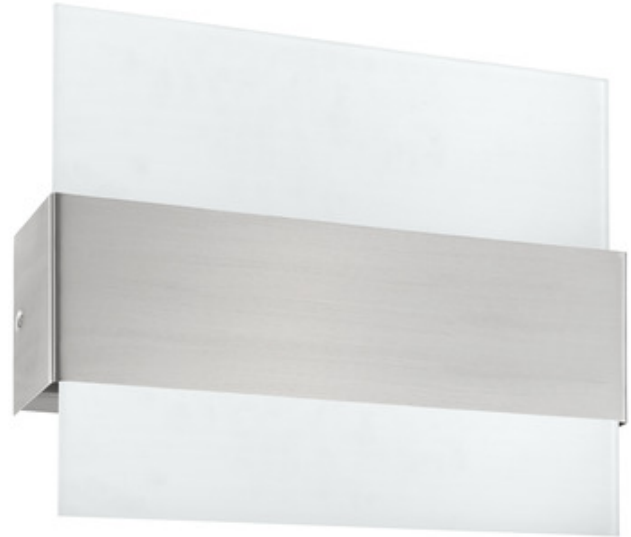

BRAND

Eglo

DESCRIPTION

The Nikita LED Wall Sconce is a stunning addition to any area with a transitional design that adds a modern touch to any room with a metal base and light that emits from the top and bottom of the fixture. Available in two sizes with a Matte Nickel finish complemented by Satin glass diffusers. ETL listed.

Shown in: Matte Nickel / Satin

SHADE COLOR	Satin
BODY FINISH	Matte Nickel
WATTAGE	22.2W
DIMMER	Not Dimmable
DIMENSIONS	13.82"W x 8.63"H x 3.15"D
INTEGRATED LED MODULE	
LAMP	3 x LED/7.4W/120V LED

Technical Information

LUMINOUS FLUX	1980 lumens
LUMENS/WATT	267.57
LAMP COLOR	3000K
COLOR RENDERING	90 CRI

SPEC # EGL977425

COMPANY	PROJECT	FIXTURE TYPE	APPROVED BY	DATE