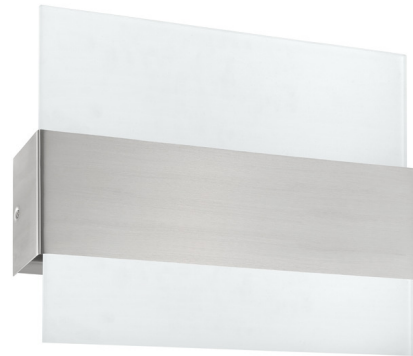

Lightology

lightology.com
866-954-4489
07-11-26

Project: _____

Company: _____

Location: _____ Fixture Type: _____

SPEC #: **EGL977425**

Approved On: _____ Approved By: _____

Nikita LED Wall Sconce

By Eglo

Description

The Nikita LED Wall Sconce is a stunning addition to any area with a transitional design that adds a modern touch to any room with a metal base and light that emits from the top and bottom of the fixture. Available in two sizes with a Matte Nickel finish complemented by Satin glass diffusers. ETL listed.

Shown in matte nickel / satin

Specifications

COLOR Satin
BODY FINISH Matte Nickel
WATTAGE 22.2W
DIMMER Not Dimmable
DIMENSIONS 13.82"W x 8.63"H x 3.15"D
INTEGRATED LED MODULE 3 x LED/7.4W/120V LED
COUNTRY OF ORIGIN China