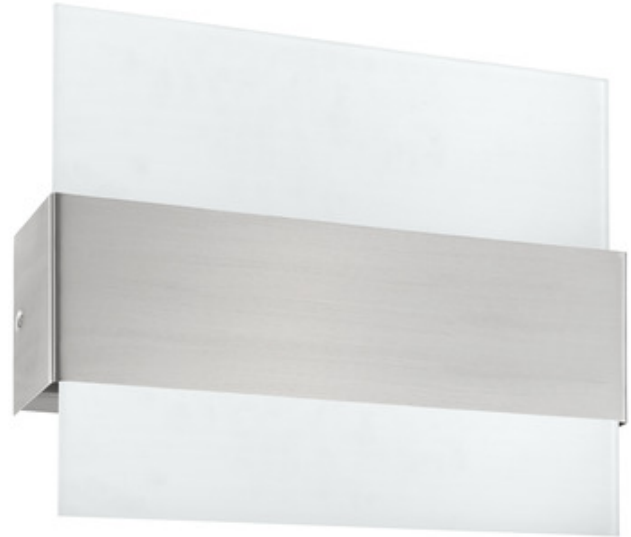

**BRAND**

Eglo

**DESCRIPTION**

The Nikita LED Wall Sconce is a stunning addition to any area with a transitional design that adds a modern touch to any room with a metal base and light that emits from the top and bottom of the fixture. Available in two sizes with a Matte Nickel finish complemented by Satin glass diffusers. ETL listed.

*Shown in: Matte Nickel / Satin*

<b>SHADE COLOR</b>	Satin
<b>BODY FINISH</b>	Matte Nickel
<b>WATTAGE</b>	22.2W
<b>DIMMER</b>	Not Dimmable
<b>DIMENSIONS</b>	13.82"W x 8.63"H x 3.15"D
<b>INTEGRATED LED MODULE</b>	
<b>LAMP</b>	3 x LED/7.4W/120V LED