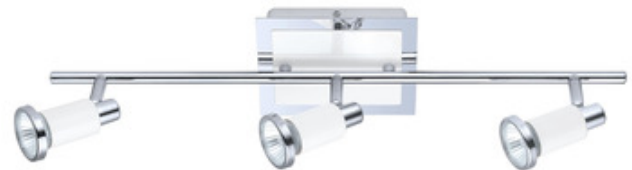

BRAND

Eglo

DESCRIPTION

The Eridan Track Light features a sophisticated and refined look with a minimalistic feel. Available with a Chrome finish complemented by Shiny White accents on the base of the fixture. Lamp heads can be adjusted letting you direct the light to where you need it the most. Can be mounted vertically or horizontally.

SHADE COLOR	White
BODY FINISH	Chrome
WATTAGE	150W
DIMMER	Standard 120V
DIMENSIONS	22.95"L x 4.92"W x 5.12"H
BULB NOT INCLUDED	
LAMP	3 x MR16/GU10/50W/120V Halogen 3 x MR16/GU10/120V LED

SPEC # EGL977488