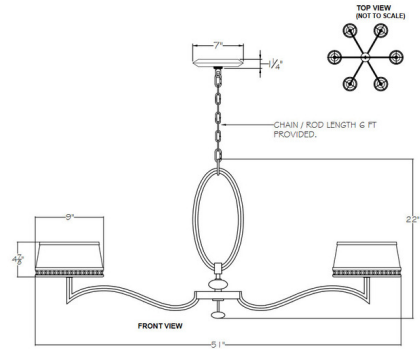

Description

The Allegretto Low Chandelier brings a clean detailed look to your interior space. The simple shades are complemented by a curved frame, perfect for a variety of room styles. Available with a Silver Leaf frame and shades in White Linen, White fabric, or Black fabric or a Gold Leaf frame and shades in White Linen, Champagne fabric, or Black fabric. Canopy: 7 inch diameter. Suitable for vaulted ceilings. Made in the USA. UL listed.

Specifications

COLOR Black / Silver Leaf
BODY FINISH N/A
WATTAGE 360W
DIMMER Standard 120V
DIMENSIONS 51"W x 22"H
BULB NOT INCLUDED 6 x G16.5/Candelabra (E12)/60W/120V Incandescent
OTHER BULB OPTIONS 6 x G16.5/Candelabra (E12)/120V LED
COUNTRY OF ORIGIN United States

Technical Information

PRODUCT DIMENSIONS Adjustable Chain Length: 72"

Shown in black / silver leaf

CLICK TO VIEW PRODUCT

Notes: