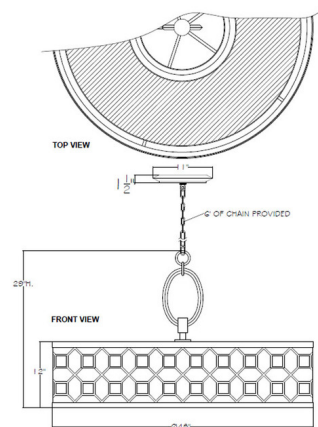

Shown in white / silver leaf