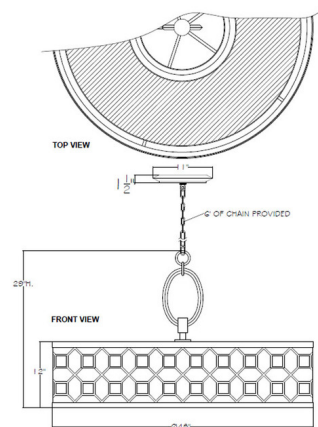

### Description

The Allegretto Deco Ring Pendant brings a clean detailed look to your interior space. The simple ring shade is complemented by a detailed deco frame, perfect for a variety of room styles. Available with a White Linen shade and Silver Leaf frame, Champagne fabric shade and Gold Leaf frame, White Linen shade and Silver Leaf frame, or White Linen shade and Gold Leaf frame. Canopy: 11 inch diameter. Suitable for vaulted ceilings. Made in the USA. UL listed.

### Specifications

COLOR . . . . . White / Silver Leaf  
BODY FINISH . . . . . N/A  
WATTAGE . . . . . 75W  
DIMMER . . . . . Standard 120V  
DIMENSIONS . . . . . 48"W x 29"H  
BULB NOT INCLUDED . . . . . 5 x LED/GU24/15W/120V LED  
COUNTRY OF ORIGIN . . . . . United States

### Technical Information

PRODUCT DIMENSIONS . . . . . Adjustable Chain Length: 72"

Shown in white / silver leaf

CLICK TO VIEW PRODUCT

Notes: